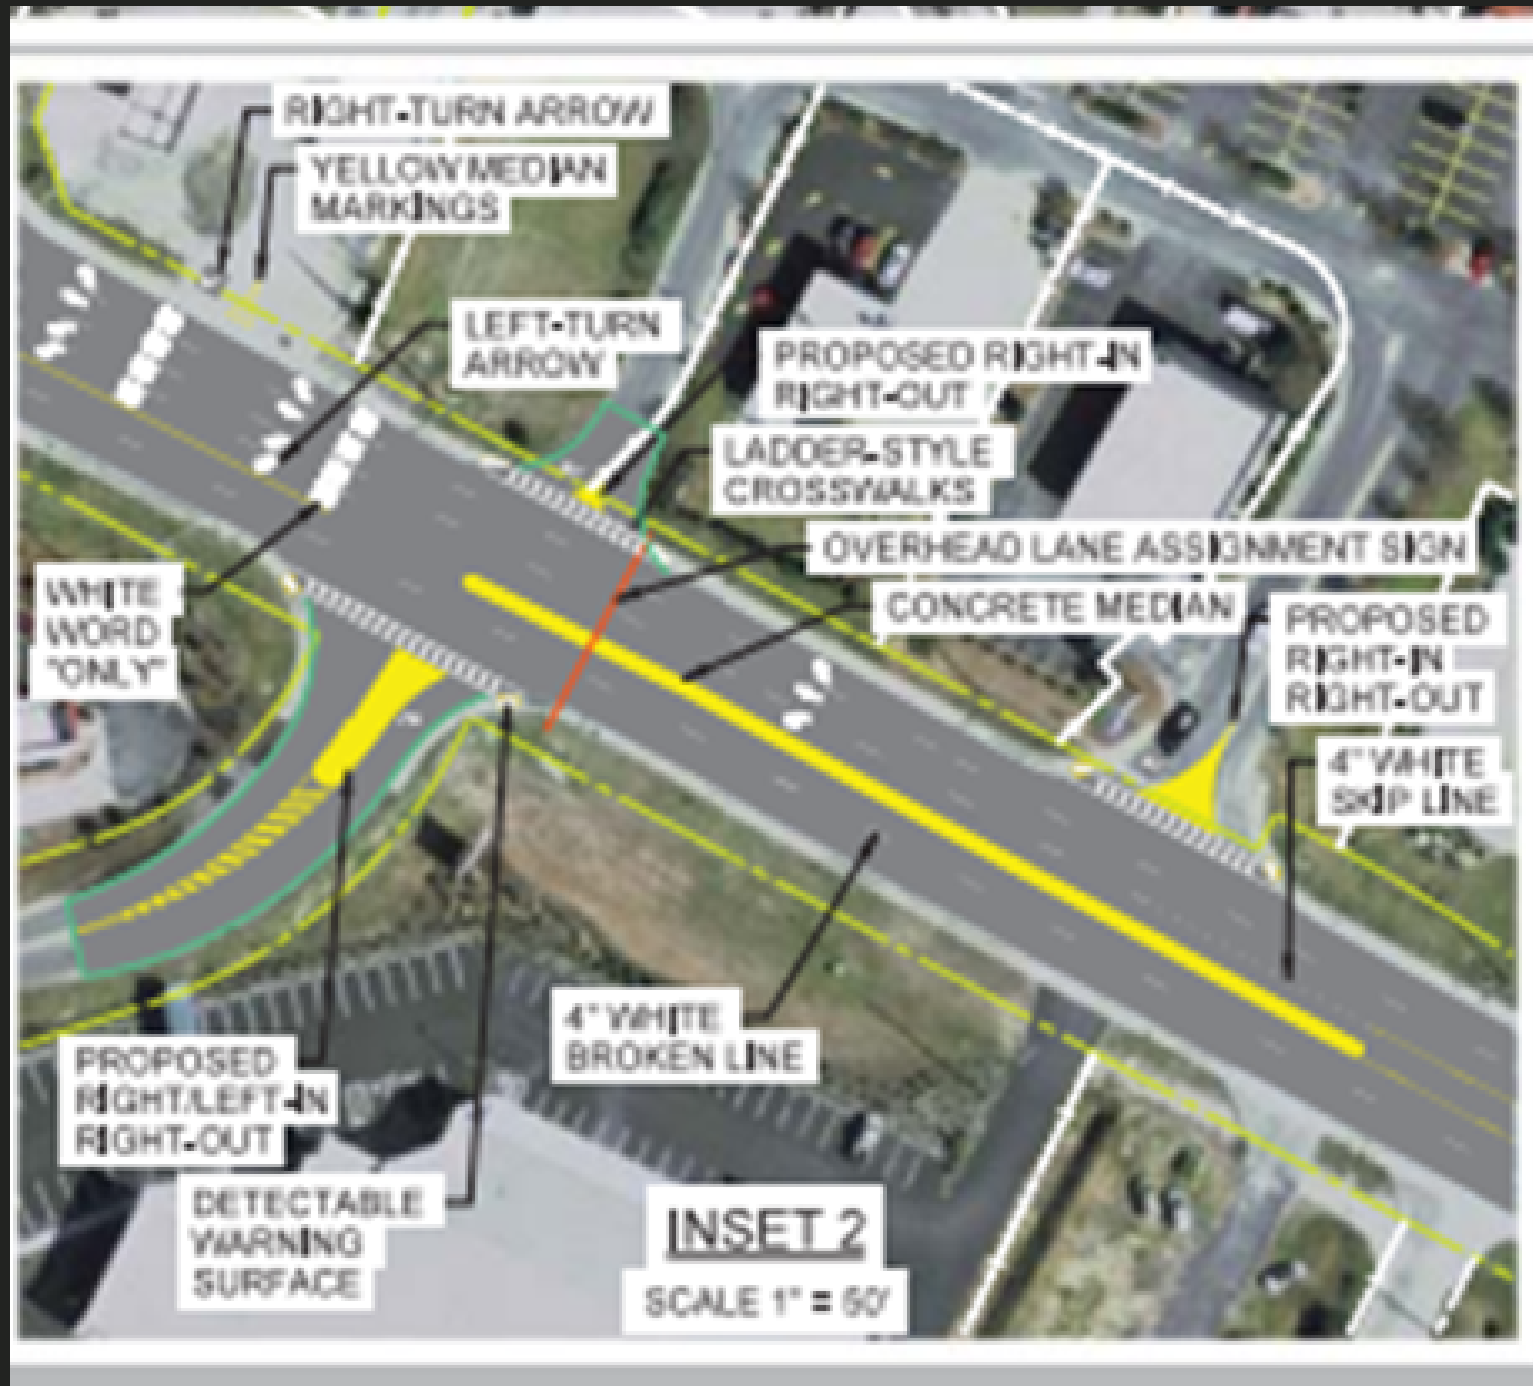

- LONGTERM SOLUTIONS
- SMALL ENGINEERING CHANGES
- BENEFIT OF FLASHING STOP SIGN AT 17TH AVENUE SOUTH & ROBERT GRISSOM PARKWAY

ENGINEERING

PUBLIC

WORKS

DEPARTMENT

UPDATE

COVENTRY BOULEVARD

- INSTALLING SOLAR POWERED 24-HOUR FLASHING BEACONS ON EXISTING CROSSWALK SIGNS AT HERITAGE LOOP
 - INCREASED VISIBILITY
 - \$9,400 PER CROSSWALK

UPDATE

MR. JOE WHITE AVENUE

- SCDOT Office of Traffic Safety Managing the Project with Funding through FHWA's Highway Safety Improvement Program

KEY POINTS

- Leading Pedestrian Intervals at Signalized Intersections
- High Visibility Ladder-Style Crosswalks
- ADA Ramp Improvements
- Flashing Yellow Arrow Signal Heads
- Bike Lane Symbols and Green Pavement to Increase Driver Awareness
- Overhead Lane Assignment Signs Approaching US 17 Bypass
- Median Improvements to Reduce Conflicts at Frontage Road

- Crosswalks with Rectangular Rapid Flashing Beacon (RRFB) and Pedestrian Refuge Islands at Key (4) Midblock Locations
 - At Cherokee St near the Speedway Gasoline Station/Convenience Center
 - Near Community Kitchen and Bay Pointe Apartments
 - Near Futrell Park and Alliance Inn Apartments
 - Near Law Enforcement Center and 10th Avenue N (City Services)