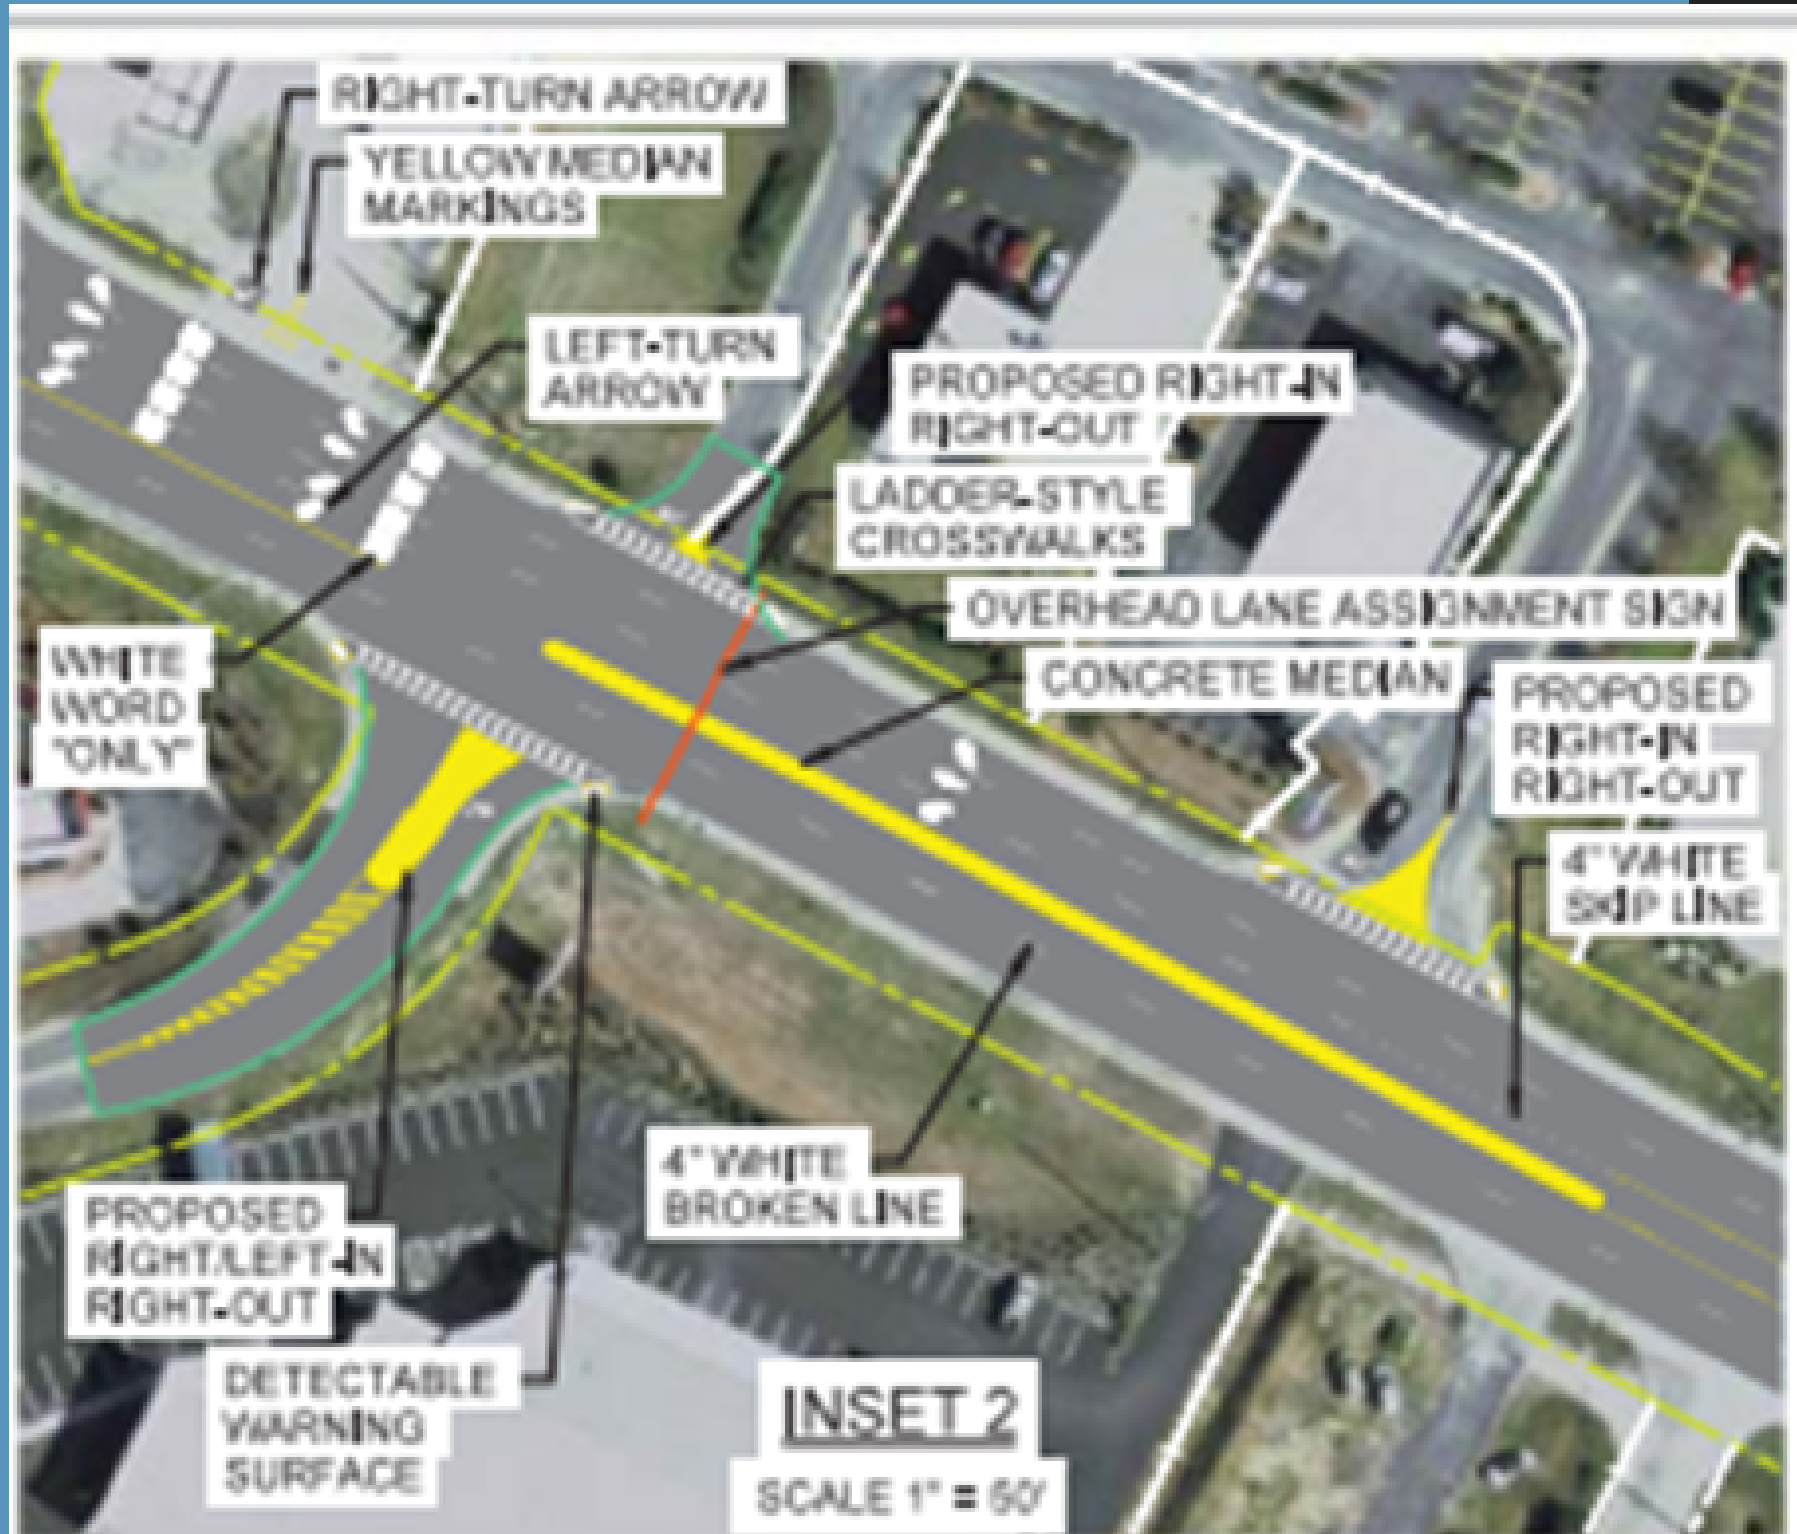

- SHARING THE ROAD/PATH
- PEDESTRIANS
- RULES & DISTRACTED DRIVING
- NEIGHBORHOOD WATCH
- COMMUNITY GROUPS
- OUTREACH
- SOCIAL & TRADITIONAL MEDIA WITH CITY PIO

MYRTLE BEACH POLICE DEPARTMENT

ENGINEERING

- LONGTERM SOLUTIONS
- SMALL ENGINEERING CHANGES
- BENEFIT OF FLASHING STOP SIGN AT 17TH AVENUE SOUTH & ROBERT GRISSOM PARKWAY

ENGINEERING

PUBLIC

WORKS

DEPARTMENT

UPDATE

COVENTRY BOULEVARD

- INSTALLING SOLAR POWERED 24-HOUR FLASHING BEACONS ON EXISTING CROSSWALK SIGNS AT HERITAGE LOOP
 - INCREASED VISIBILITY
 - \$9,400 PER CROSSWALK

UPDATE

MR. JOE WHITE AVENUE

- SCDOT Office of Traffic Safety Managing the Project with Funding through FHWA's Highway Safety Improvement Program

KEY POINTS

- Leading Pedestrian Intervals at Signalized Intersections
- High Visibility Ladder-Style Crosswalks
- ADA Ramp Improvements
- Flashing Yellow Arrow Signal Heads
- Bike Lane Symbols and Green Pavement to Increase Driver Awareness
- Overhead Lane Assignment Signs Approaching US 17 Bypass
- Median Improvements to Reduce Conflicts at Frontage Road

- Crosswalks with Rectangular Rapid Flashing Beacon (RRFB) and Pedestrian Refuge Islands at Key (4) Midblock Locations
 - At Cherokee St near the Speedway Gasoline Station/Convenience Center
 - Near Community Kitchen and Bay Pointe Apartments
 - Near Futrell Park and Alliance Inn Apartments
 - Near Law Enforcement Center and 10th Avenue N (City Services)