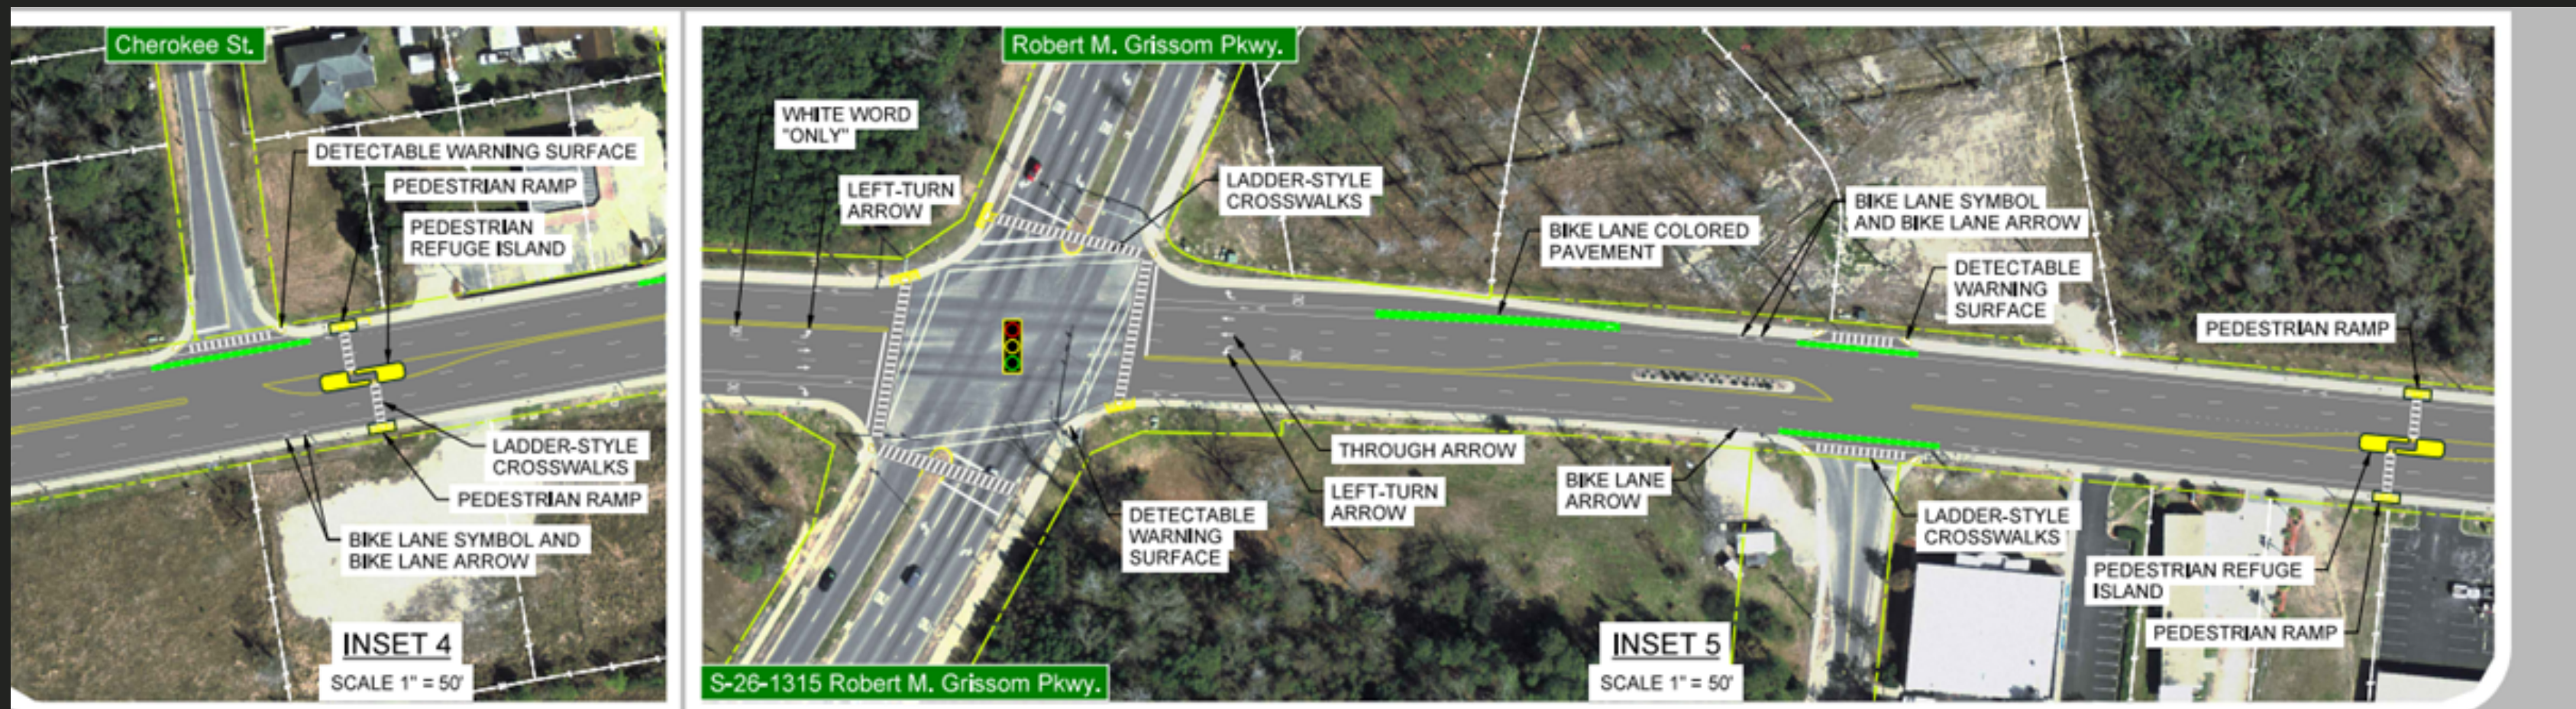

- LONGTERM SOLUTIONS
- SMALL ENGINEERING CHANGES
- BENEFIT OF FLASHING STOP SIGN AT 17TH AVENUE SOUTH & ROBERT GRISSOM PARKWAY

ENGINEERING

PUBLIC

WORKS

DEPARTMENT

UPDATE

COVENTRY BOULEVARD

- INSTALLING SOLAR POWERED 24-HOUR FLASHING BEACONS ON EXISTING CROSSWALK SIGNS AT HERITAGE LOOP
 - INCREASED VISIBILITY
 - \$9,400 PER CROSSWALK

UPDATE

MR. JOE WHITE AVENUE

- SCDOT Office of Traffic Safety Managing the Project with Funding through FHWA's Highway Safety Improvement Program

KEY POINTS

- Leading Pedestrian Intervals at Signalized Intersections
- High Visibility Ladder-Style Crosswalks
- ADA Ramp Improvements
- Flashing Yellow Arrow Signal Heads
- Bike Lane Symbols and Green Pavement to Increase Driver Awareness
- Overhead Lane Assignment Signs Approaching US 17 Bypass
- Median Improvements to Reduce Conflicts at Frontage Road

- Crosswalks with Rectangular Rapid Flashing Beacon (RRFB) and Pedestrian Refuge Islands at Key (4) Midblock Locations
 - At Cherokee St near the Speedway Gasoline Station/Convenience Center
 - Near Community Kitchen and Bay Pointe Apartments
 - Near Futrell Park and Alliance Inn Apartments
 - Near Law Enforcement Center and 10th Avenue N (City Services)